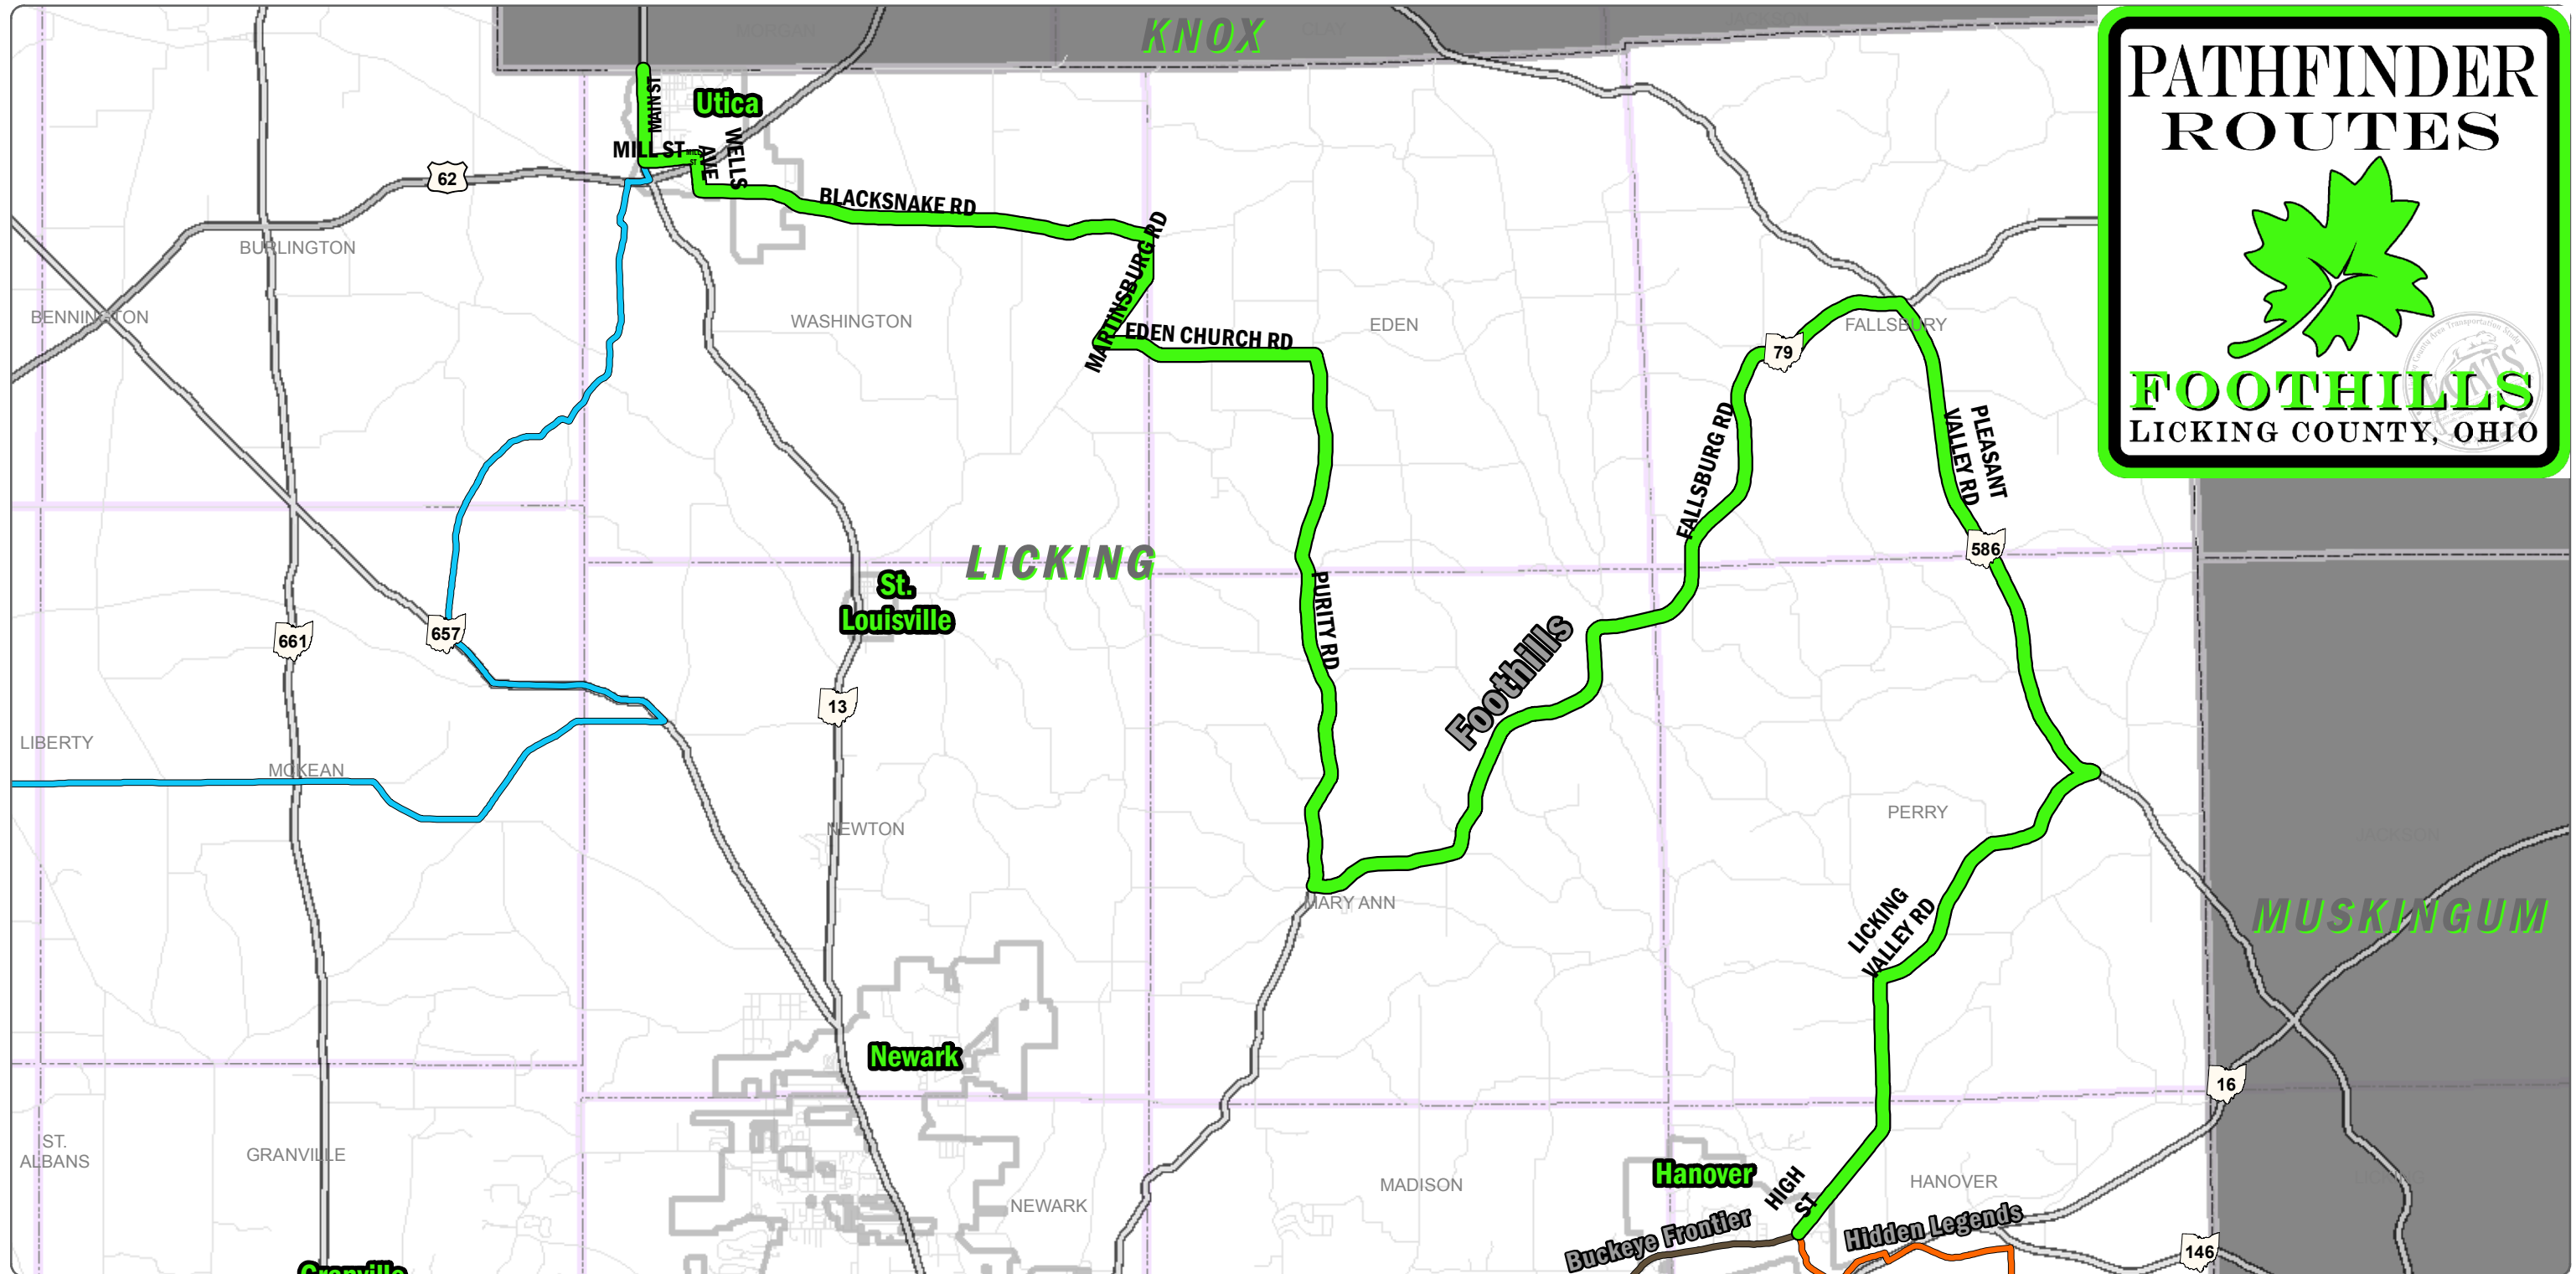

Foothills Pathfinder Route

PATHFINDER ROUTES

FOOTHILLS
LICKING COUNTY, OHIO

LOCATION MAP